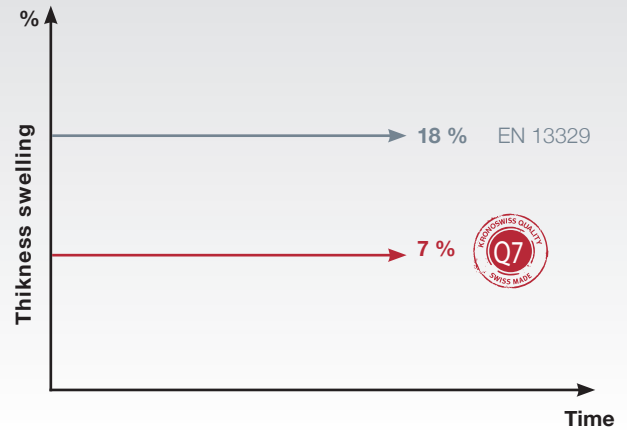

CERTIFICATE

SWISS AUTHENTIC Q7

USE CLASS	32
ABRAISON CLASS	AC 4
THICKNESS SWELLING	< 8 %
EXAMPLE OF APPLICATION	Kitchen

8 mm

LENGTH	1380 mm / 54.33"	WIDTH	159 mm / 6.3"	THICKNESS	8 mm / ⁵/₁₆"
9 PANELS	1380 x 159 x 8 mm = 1.975 m² / 54.33 x 6.3 x ⁵/₁₆" = 21.26 sqft				
65 BOXES	128.36 m², 949 kg / 1381.66 sqft, 2092 pounds				

Roger Braun
COO

Thomas Glanzmann
Marketing

Martin Howald
Qualitymanagement